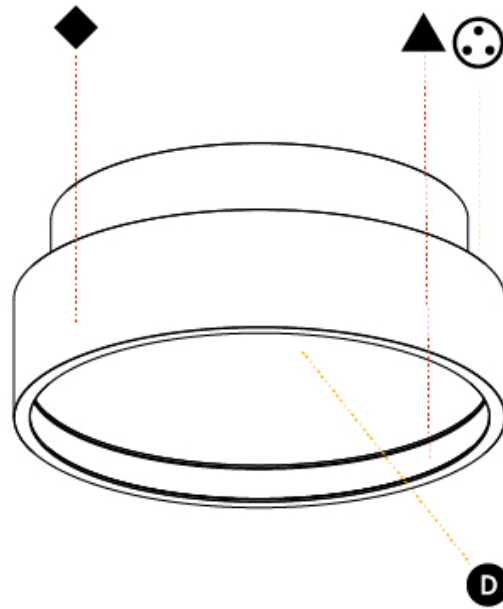

SIGN DIVA KORONA SURFACE

A3D095-

PROJECT _____

TYPE _____

SPECIFIER _____

QUANTITY _____

DATE _____