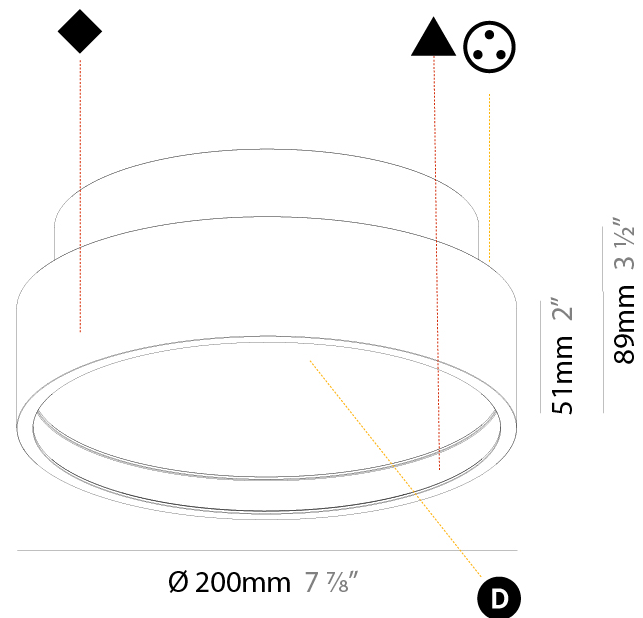

GENERAL

Series: Sign Diva
Subseries: Sign Diva Korona
Brand: Prolicht
Division: Architectural
Mounting Type: Surface
Mounting Location: Ceiling
Subcategory: Ambient

PHYSICAL

Shape: Round
Diameter (mm): 200
Diameter (in): 7 7/8
Height (mm): 89
Height (in): 3 1/2
Light Distribution: Direct / Indirect
Weight (kg): 1.261
Weight (lbs): 2.78
Diffuser: Direct - PMMA - Opal/Micro-Prism/Sparkling Secret/Vintage Industrial / Indirect - White/Yellow/Orange/Red/Blue/Green
Fixture Finish: SSR / BKV / CWI / CRY / HAB / LAG / UFT / ITA / RUA / RUR / MIC / FTG / MYG / TWT / LOD / PUS / FRO / FUP / KIA / POP / BLS / SPG / MEY / GOH / GUM / CHC / COM / ABZ / JAG / OBR / MOS / ROR
Fixture Material: Extruded Aluminum / Steel

ELECTRICAL

Lamp Type: LED (Zhaga Standard)
Input Wattage (W): 12.1
Total Output Wattage (W): 11
Dimming: Tri-Mode (Non-Dimming and Phase Dimming (120Vac only) and 0-10V Dimming)
Driver Included: Yes
Driver Location: Integrated
Driver Type: Constant Current - Universal
Driver Class: Class 2
Input Voltage (V): 120 - 277
Constant Current (MA): 350

LED

Color Temperature (°K): 3000 / 3500 / 4000
Max. Delivered Lumen (lm): 1100 / 1117 / 1140
CRI: >90 CRI
Lamp Life (hrs): 50000

OPTICAL

RATINGS AND CERTIFICATIONS

Certified By: Certified for North American Standards
IP rating: IP20