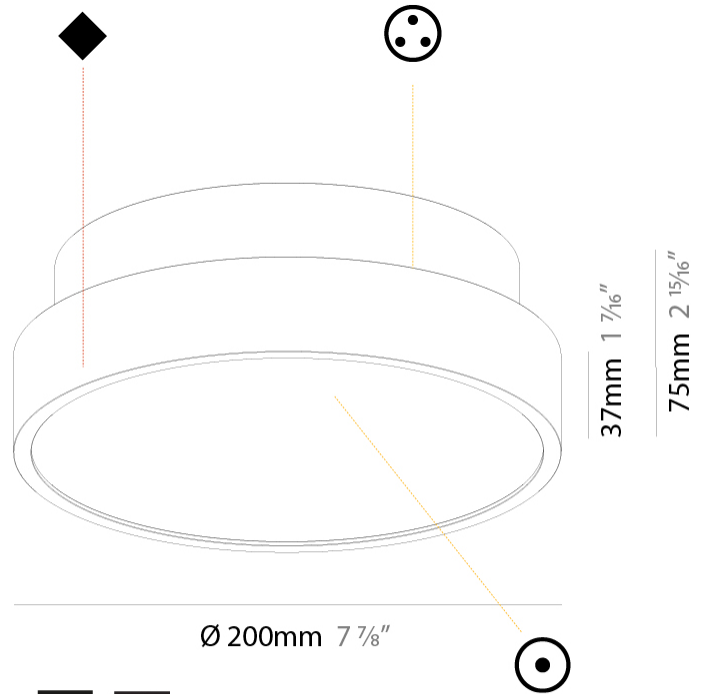

GENERAL

Series: Sign Diva
 Subseries: Sign Diva
 Brand: Prolicht
 Division: Architectural
 Mounting Type: Surface
 Mounting Location: Ceiling
 Subcategory: Ambient

PHYSICAL

Shape: Round
 Diameter (mm): 200
 Diameter (in): 7 7/8
 Height (mm): 75
 Height (in): 2 15/16
 Light Distribution: Direct / Indirect
 Weight (kg): 1.12
 Weight (lbs): 2.469
 Diffuser: Direct - PMMA - Opal/Micro-Prism/Sparkling Secret/Vintage Industrial with Shine Ring / Indirect - White/Yellow/Orange/Red/Blue/Green
 Fixture Finish: SSR / BKV / CWI / CRY / HAB / LAG / UFT / ITA / RUA / RUR / MIC / FTG / MYG / TWT / LOD / PUS / FRO / FUP / KIA / POP / BLS / SPG / MEY / GOH / GUM / CHC / COM / ABZ / JAG / OBR / MOS / ROR
 Fixture Material: Extruded Aluminum / Steel

LED

Color Temperature (*K): 3000 / 3500 / 4000
 Max. Delivered Lumen (lm): 1100 / 1117 / 1140
 CRI: >90 CRI
 Lamp Life (hrs): 50000

OPTICAL

RATINGS AND CERTIFICATIONS

Certified By: Certified for North American Standards
 IP rating: IP20

GENERAL

Series: Sign Diva
Subseries: Sign Diva Korona
Brand: Prolicht
Division: Architectural
Mounting Type: Surface
Mounting Location: Ceiling
Subcategory: Ambient

PHYSICAL

Shape: Round
Diameter (mm): 200
Diameter (in): 7 7/8
Height (mm): 89
Height (in): 3 1/2
Light Distribution: Direct / Indirect
Weight (kg): 1.261
Weight (lbs): 2.78
Diffuser: Direct - PMMA - Opal/Micro-Prism/Sparkling Secret/Vintage Industrial / Indirect - White/Yellow/Orange/Red/Blue/Green
Fixture Finish: SSR / BKV / CWI / CRY / HAB / LAG / UFT / ITA / RUA / RUR / MIC / FTG / MYG / TWT / LOD / PUS / FRO / FUP / KIA / POP / BLS / SPG / MEY / GOH / GUM / CHC / COM / ABZ / JAG / OBR / MOS / ROR
Fixture Material: Extruded Aluminum / Steel